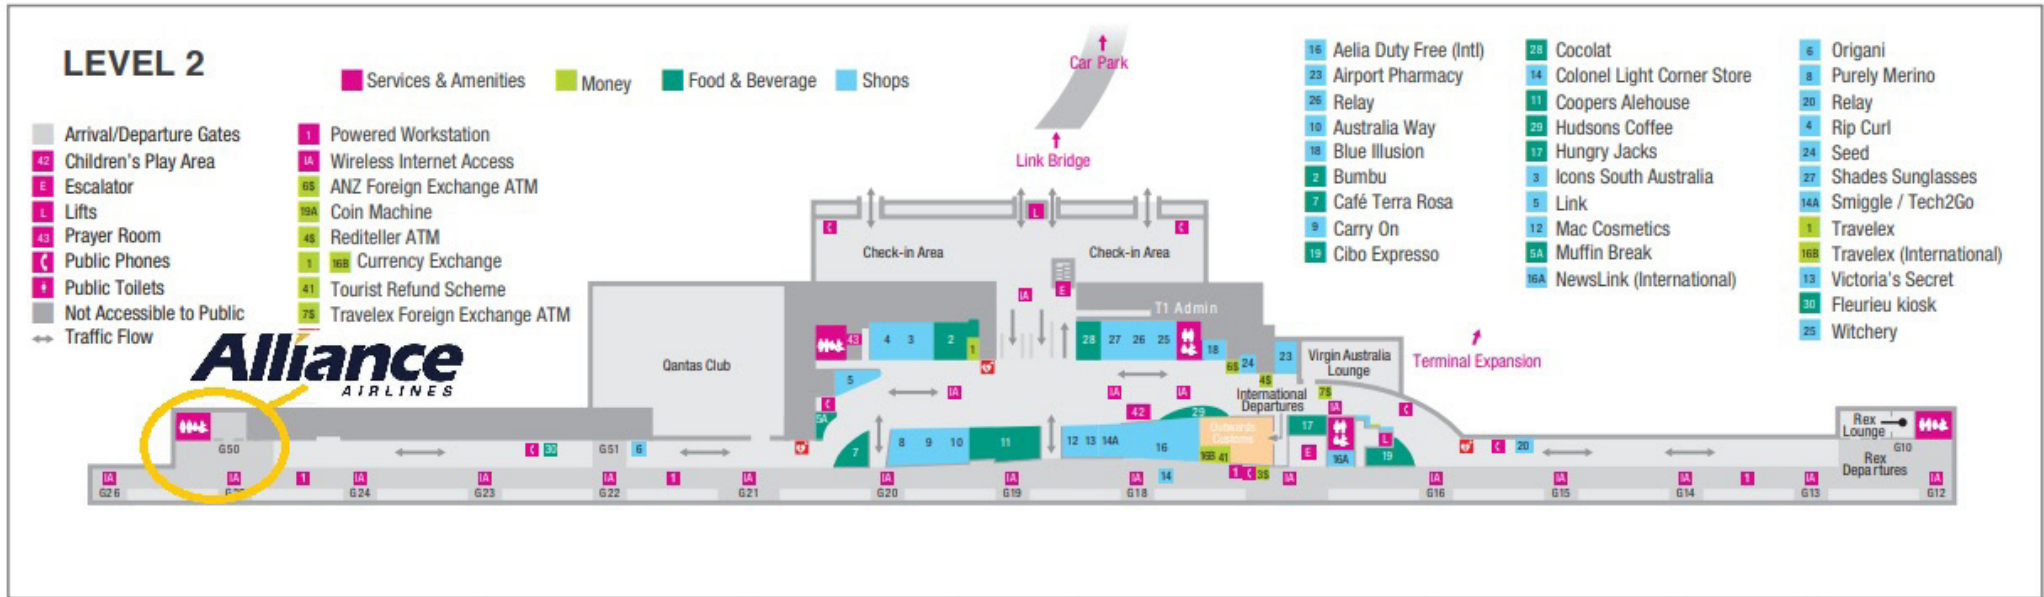

# FLEMINGTON FLIGHT

KEY TIMES	8:00 AM	ARRIVE AT ADELAIDE AIRPORT – REGISTER AT GATE 50 No later than 8.15 AM	5.50 PM	LAST RACE
	9 AM	DEPARTS ADELAIDE	6.35 PM SHARP	COACHES DEPART FROM DESIGNATED POINT
	10.50 AM	ARRIVES IN MELBOURNE	6.55 PM	ARRIVE TULLARMARINE
	11.15 AM	COACHES DEPART TULLARMARINE	7.30 PM	DEPARTS MELBOURNE
	11.35 AM	ARRIVE AT FLEMINGTON DROP POINT	8.25 PM	ARRIVES IN ADELAIDE
	11.40 AM	FOOD AND BEVERAGE SERVICE COMMENCES		