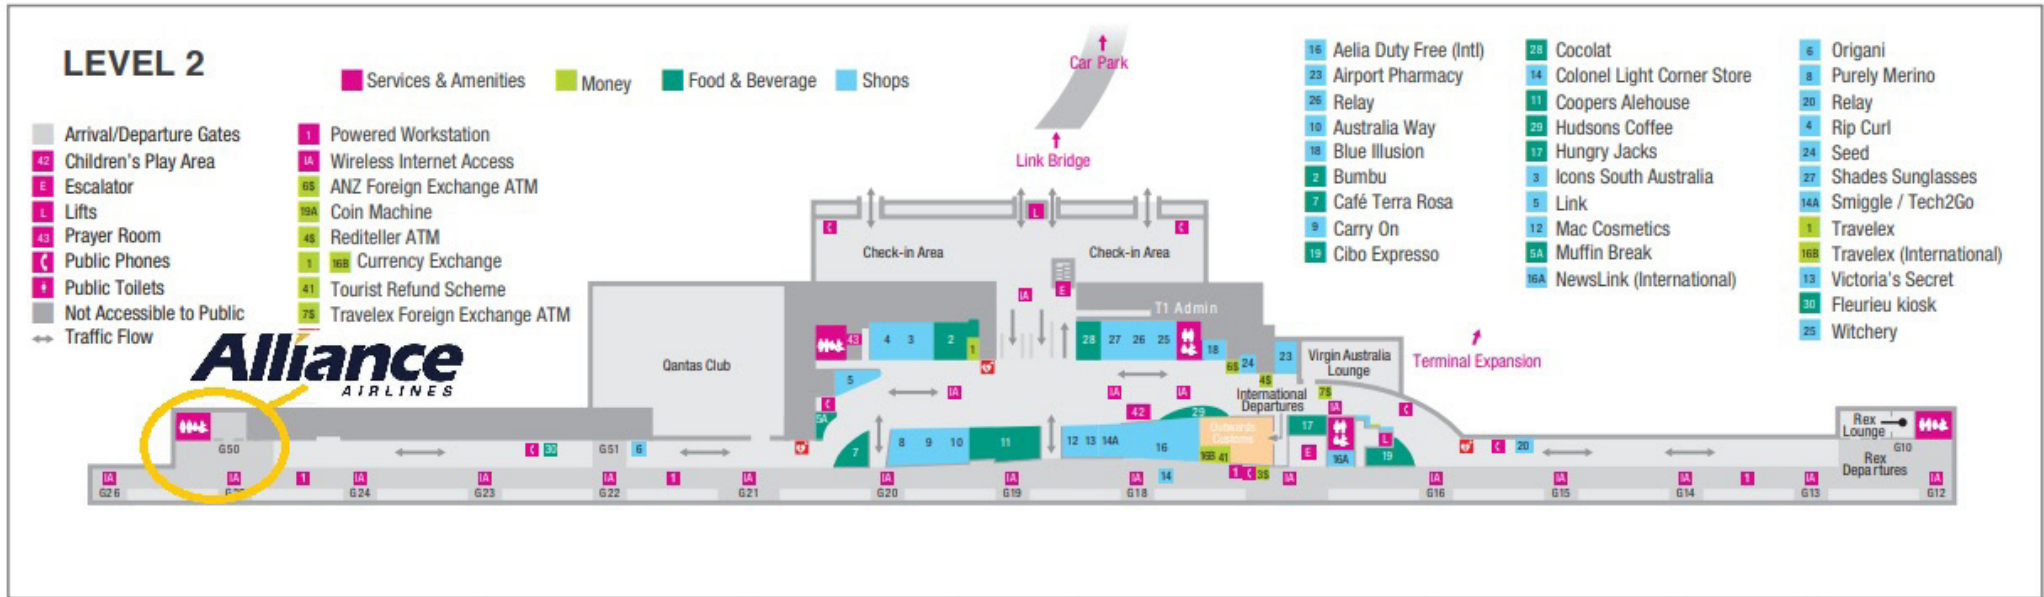

# FLEMINGTON FLIGHT

KEY TIMES	7:30 AM	ARRIVE AT ADELAIDE AIRPORT – REGISTER AT GATE 50 <b>No later than 8AM</b>	5.50 PM	LAST RACE
	<b>8.30 AM</b>	<b>DEPARTS ADELAIDE</b>	6.35 PM SHARP	COACHES DEPART FROM DESIGNATED POINT
	10.20 AM	ARRIVES IN MELBOURNE	7.25 PM	ARRIVE TULLARMARINE
	10.45 AM	COACHES DEPART TULLARMARINE	8PM	DEPARTS MELBOURNE
	11.35 AM	ARRIVE AT FLEMINGTON DROP POINT	9PM	ARRIVES IN ADELAIDE
	11.40 AM	FOOD AND BEVERAGE SERVICE COMMENCES	<b>CONTACT: Mark McGill: 0419 662 884</b>	