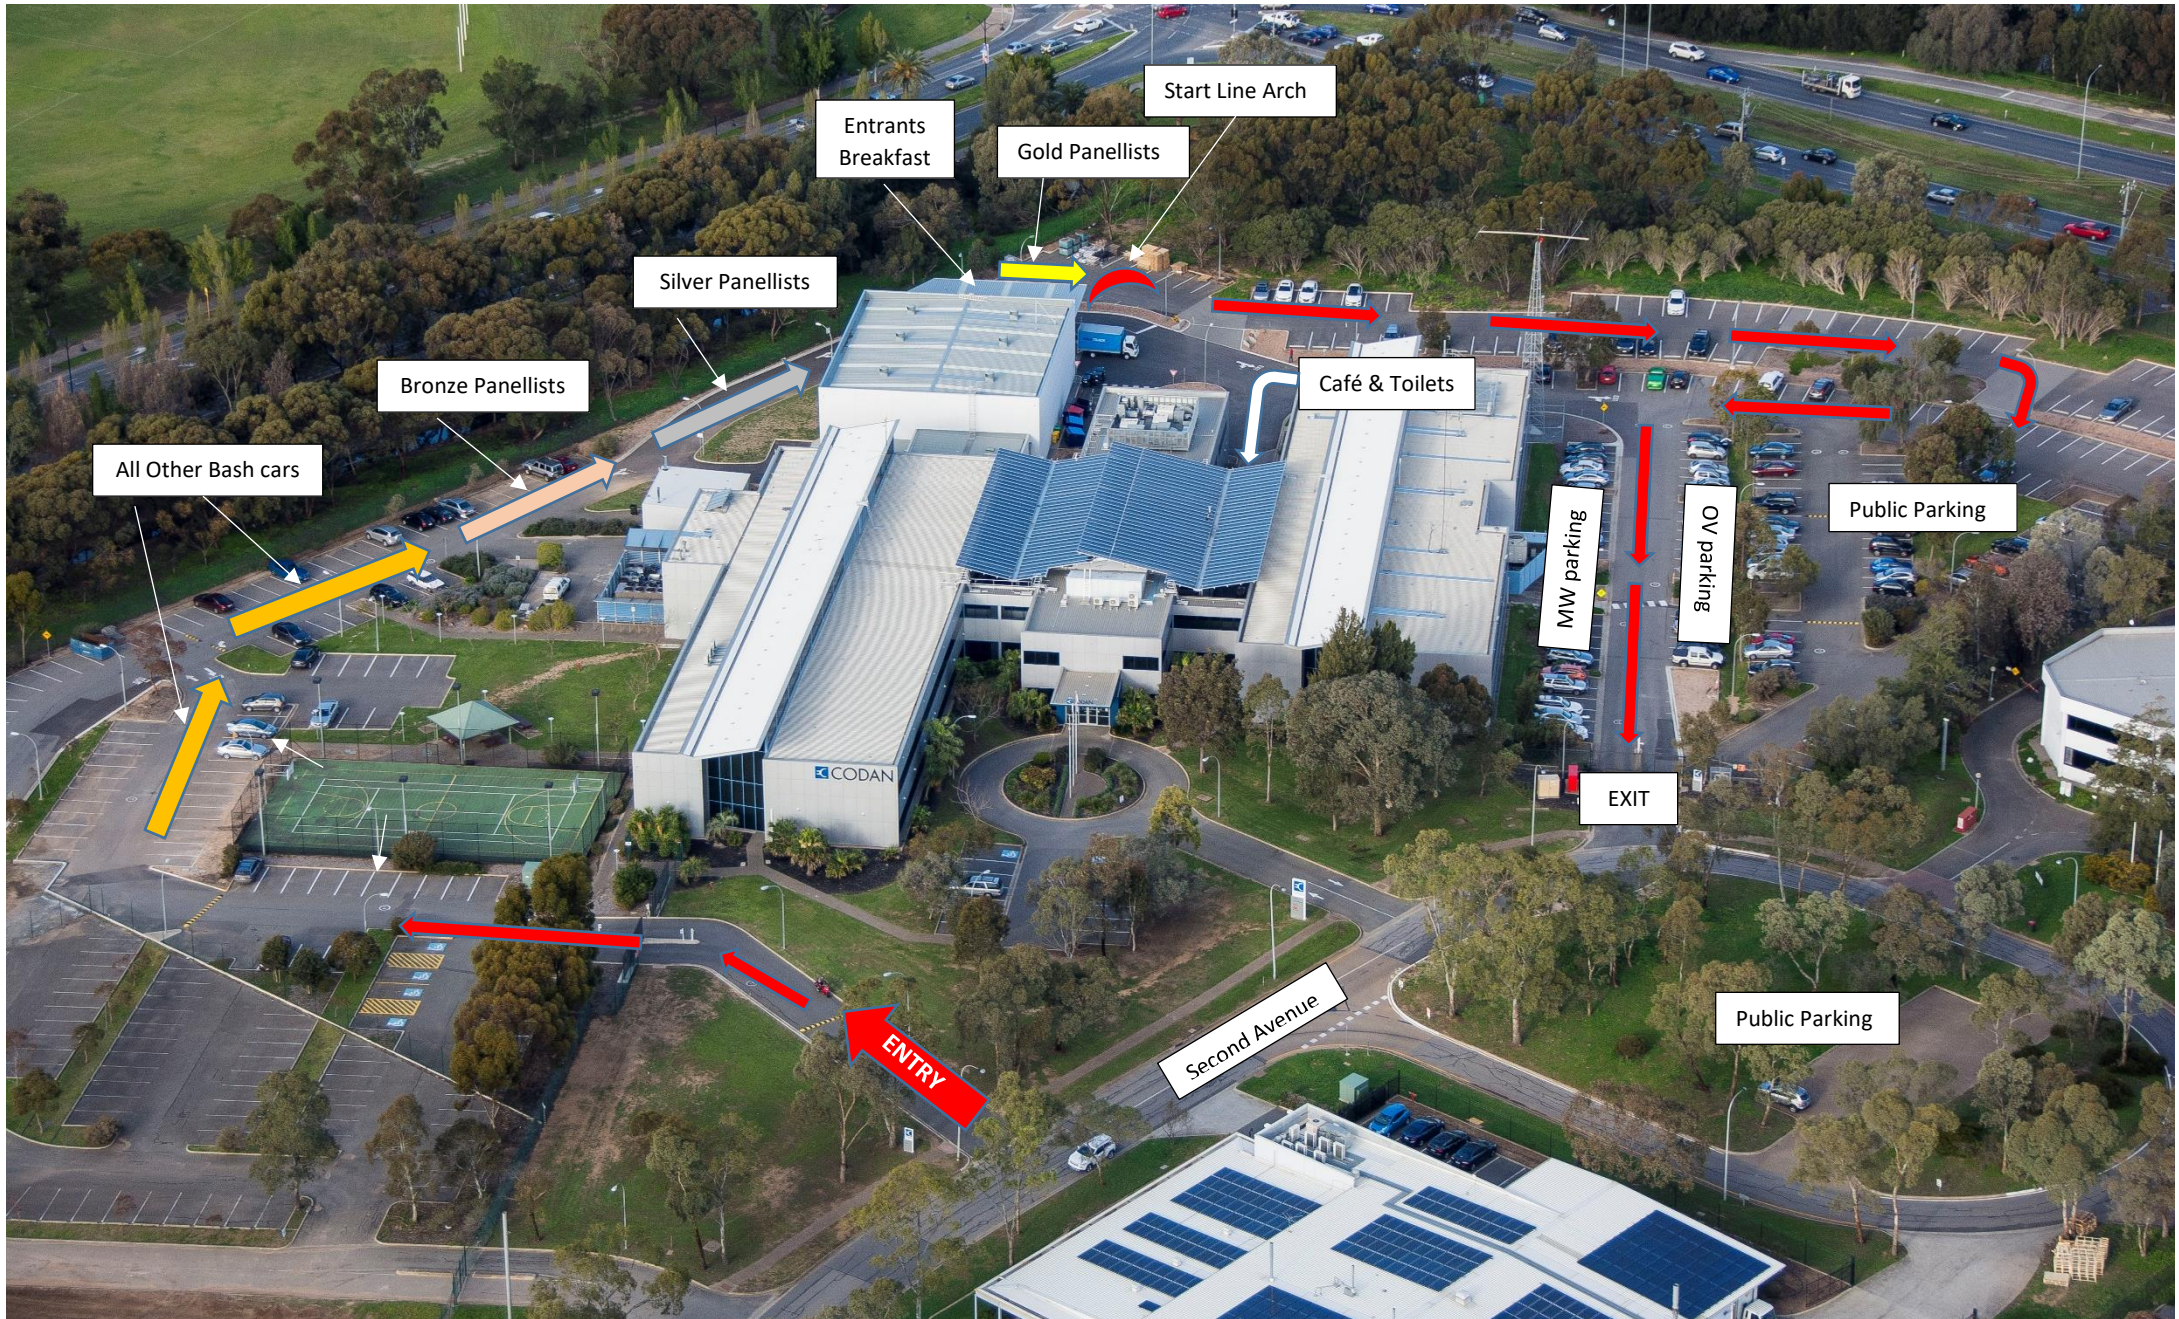

2019 Bash Start Line

Bash cars to arrive no later than 7am
Start line time: 8.30am
***No Air Horns or Sirens before 8.30am**