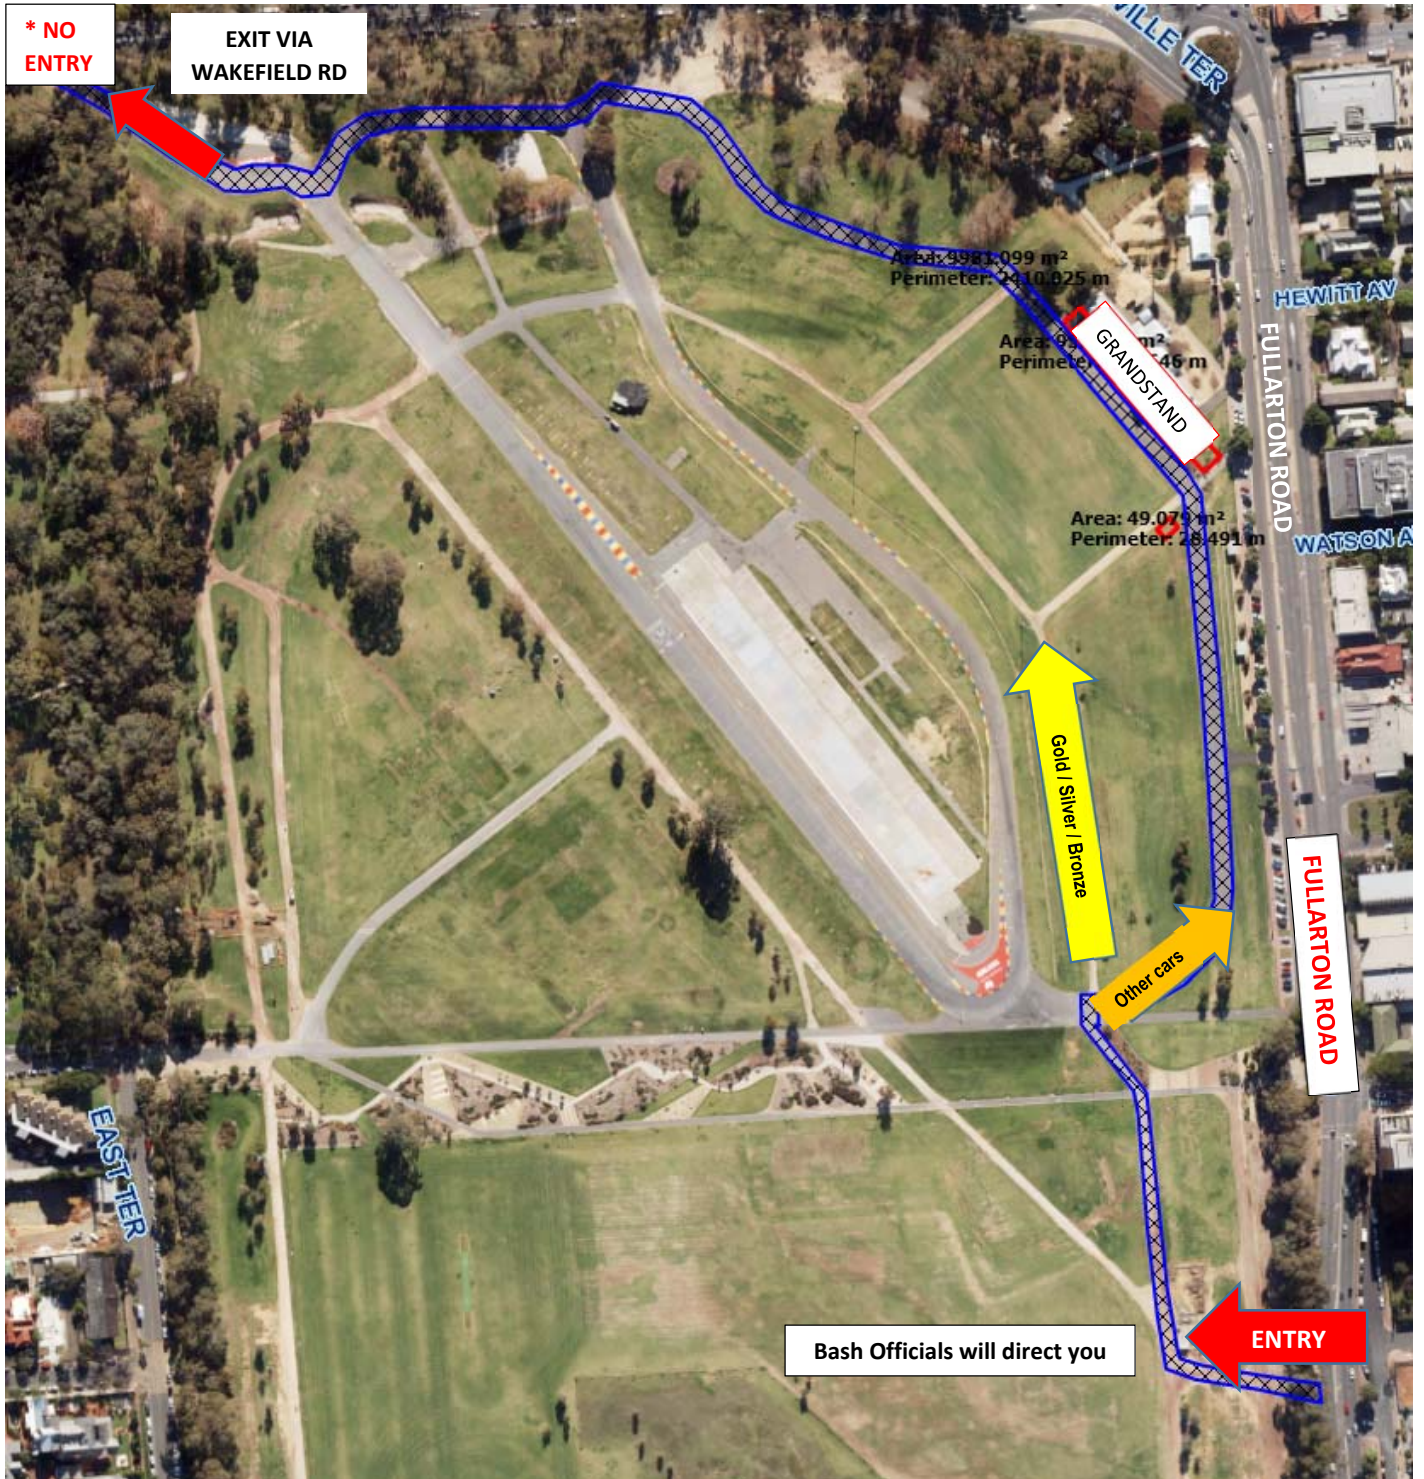

# 2018 Bash Start Line

Bash cars to arrive NO LATER than 7am

Start line time: 8.30am

**\*\* IMPORTANT: NO AIR HORNS OR SIRENS BEFORE 8.30AM \*\***

**\*\* STRICTLY NO DRIVING OR PARKING ON LAWNED AREAS \*\***

GREENHILL ROAD